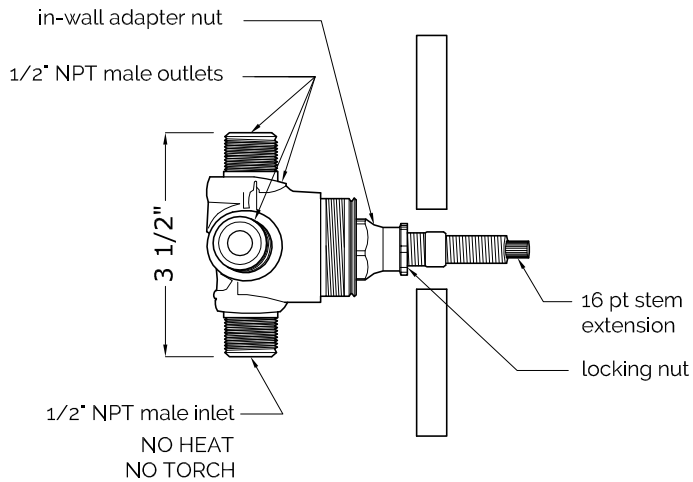

4-PORT DIVERTER SET W/ AURORA HANDLE

ITEM 00.01.10

4-PORT DIVERTER VALVE

COMPONENTS

- one 1/2" inlet, three 1/2" outlets

NOTE

- see installation instructions for proper depth of valve to the finished wall

CODES