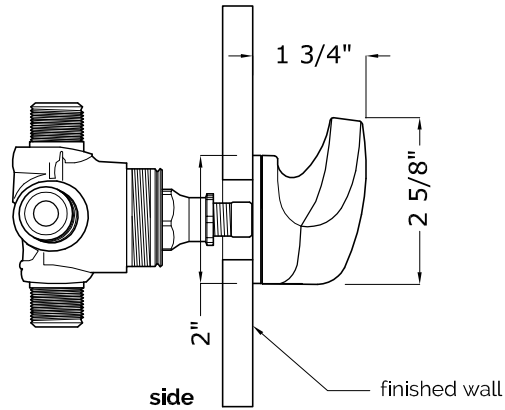

4-PORT DIVERTER SET W/ AURORA HANDLE

ITEM 00.01.10

4-PORT DIVERTER VALVE

COMPONENTS

- one 1/2" inlet, three 1/2" outlets

NOTE

- see installation instructions for proper depth of valve to the finished wall

CODES