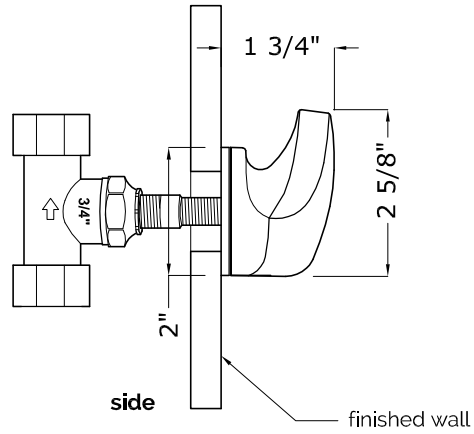

3/4" SHUTOFF SET W/ AURORA HANDLE

ITEM 00.01.08

COMPONENTS

- one 3/4" inlet, one 3/4" outlet

NOTE

- see installation instructions for proper depth of valve to the finished wall

CODES

- certified to meet or exceed:
ASME A112.18.1 and CSA B12

SHUTOFF & VOLUME CONTROL VALVE

ALEX MILLER STUDIO