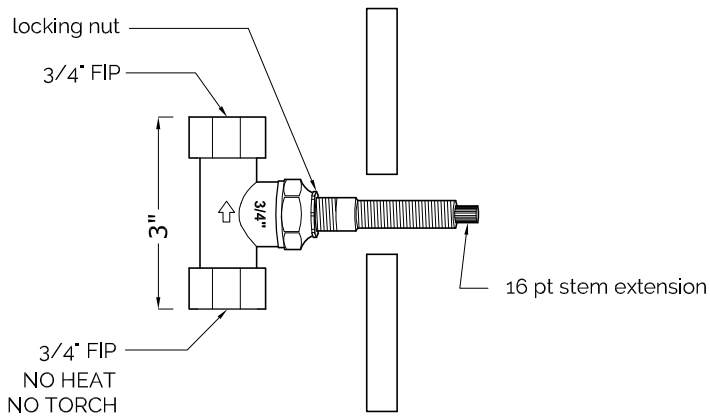

3/4" SHUTOFF SET W/ AURORA HANDLE

ITEM 00.01.08

COMPONENTS

- one 3/4" inlet, one 3/4" outlet

NOTE

- see installation instructions for proper depth of valve to the finished wall

CODES

- certified to meet or exceed:
ASME A112.18.1 and CSA B12

SHUTOFF & VOLUME CONTROL VALVE

ALEX MILLER STUDIO