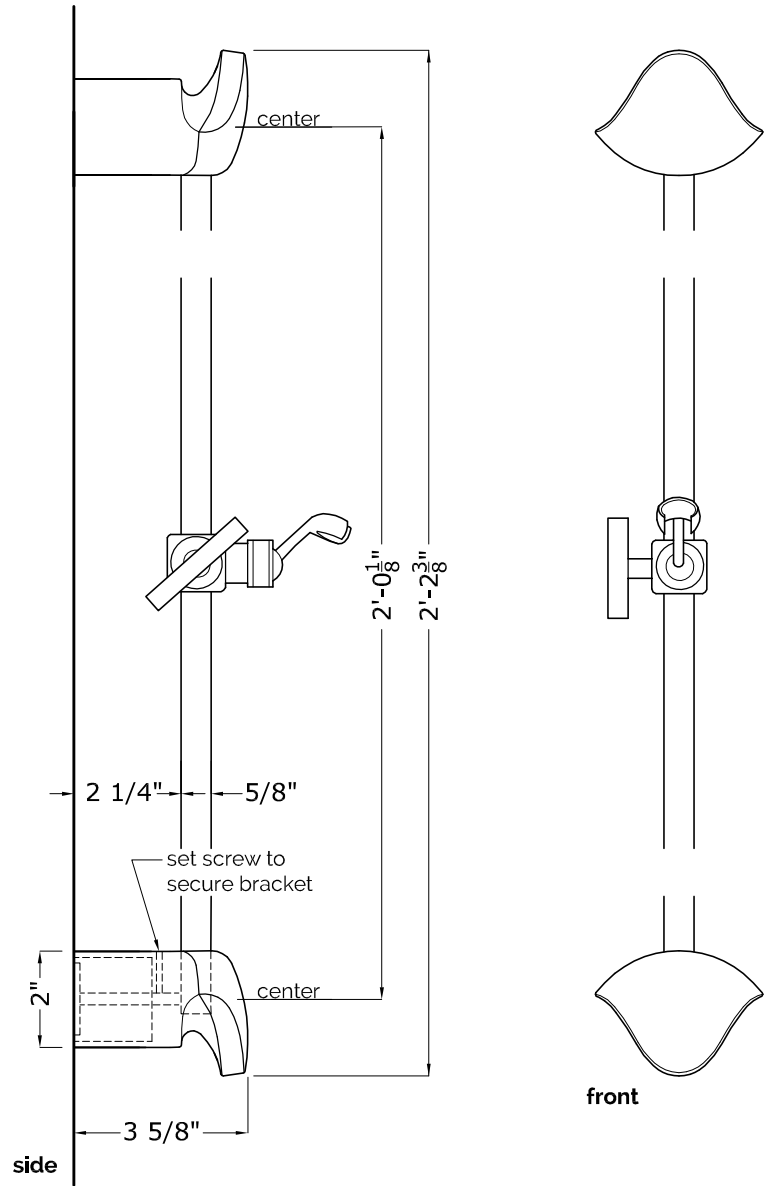

SLIDEBAR W/ AURORA DESIGN

ITEM 00.01.21

COMPONENTS

- mounting hardware included

ALEX MILLER STUDIO