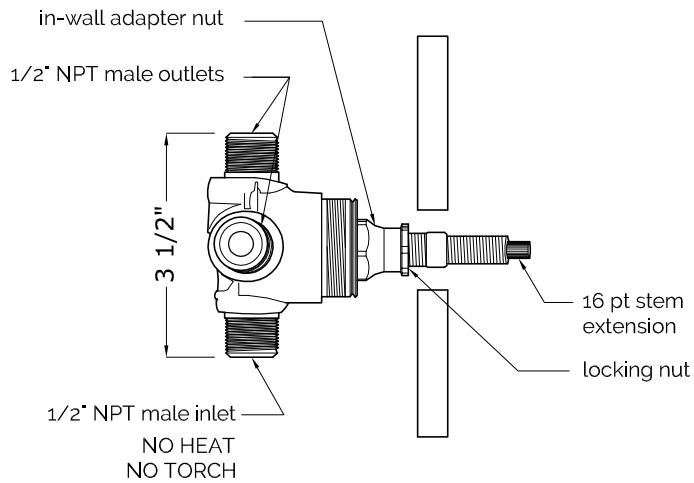

3-PORT DIVERTER SET W/ SKY HANDLE

ITEM 00.03.09

3-PORT DIVERTER VALVE

COMPONENTS

- one 1/2" inlet, two 1/2" outlets

NOTE

- see installation instructions for proper depth of valve to the finished wall

CODES