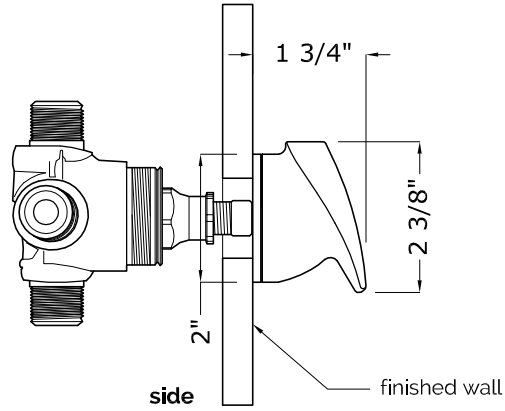

3-PORT DIVERTER SET W/ SKY HANDLE

ITEM 00.03.09

3-PORT DIVERTER VALVE

COMPONENTS

- one 1/2" inlet, two 1/2" outlets

NOTE

- see installation instructions for proper depth of valve to the finished wall

CODES