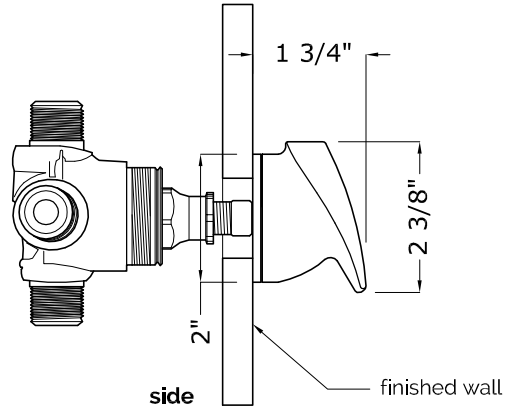

4-PORT DIVERTER SET W/ SKY HANDLE

ITEM 00.03.10

4-PORT DIVERTER VALVE

COMPONENTS

- one 1/2" inlet, three 1/2" outlets

NOTE

- see installation instructions for proper depth of valve to the finished wall

CODES