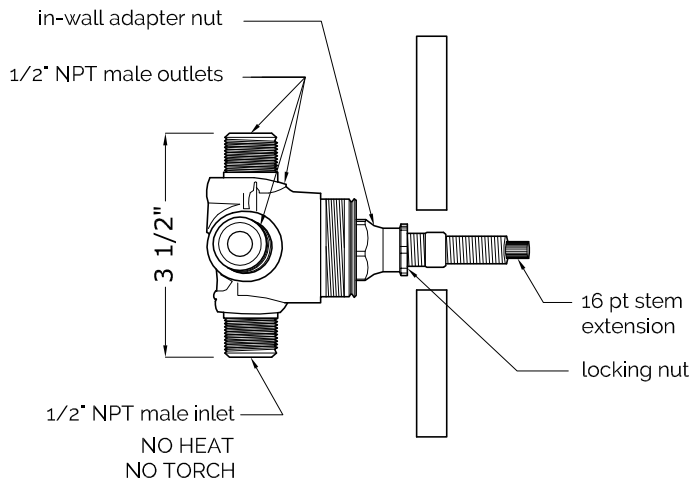

4-PORT DIVERTER SET W/ SKY HANDLE

ITEM 00.03.10

4-PORT DIVERTER VALVE

COMPONENTS

- one 1/2" inlet, three 1/2" outlets

NOTE

- see installation instructions for proper depth of valve to the finished wall

CODES