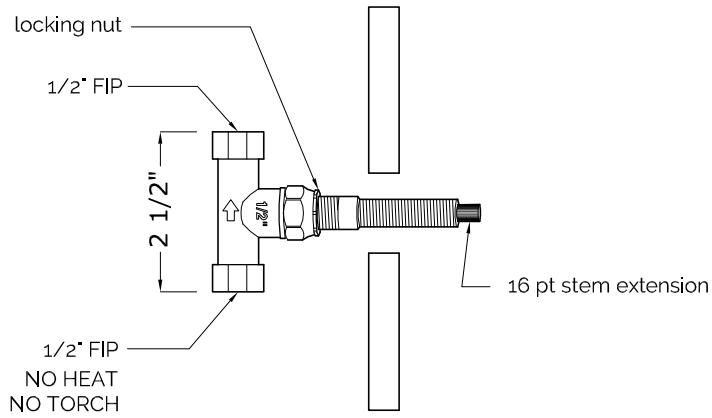

1/2" SHUTOFF SET W/ SKY HANDLE

ITEM 00.03.07

COMPONENTS

- one 1/2" inlet, one 1/2" outlet

NOTE

- see installation instructions for proper depth of valve to the finished wall

CODES

- certified to meet or exceed:
ASME A112.18.1 and CSA B12

SHUTOFF & VOLUME CONTROL VALVE

ALEX MILLER STUDIO