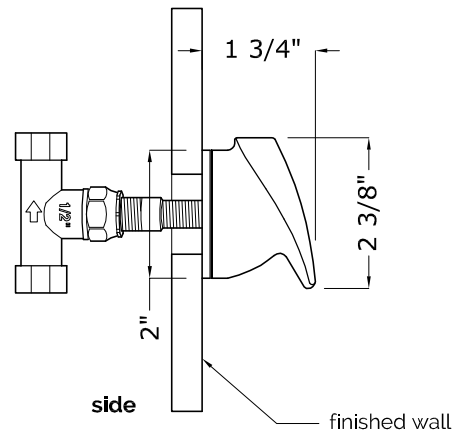

1/2" SHUTOFF SET W/ SKY HANDLE

ITEM 00.03.07

COMPONENTS

- one 1/2" inlet, one 1/2" outlet

NOTE

- see installation instructions for proper depth of valve to the finished wall

CODES

- certified to meet or exceed:
ASME A112.18.1 and CSA B12

SHUTOFF & VOLUME CONTROL VALVE

ALEX MILLER STUDIO