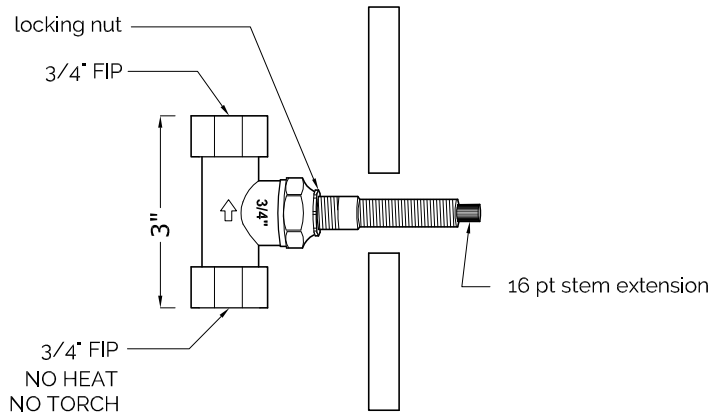

# 3/4" SHUTOFF SET W/ SKY HANDLE

ITEM 00.03.08

## COMPONENTS

- one 3/4" inlet, one 3/4" outlet

## NOTE

- see installation instructions for proper depth of valve to the finished wall