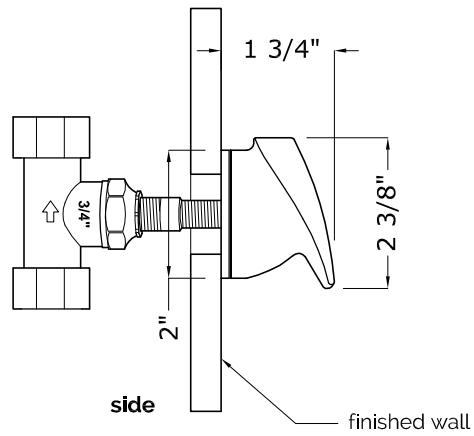

# 3/4" SHUTOFF SET W/ SKY HANDLE

ITEM 00.03.08

## COMPONENTS

- one 3/4" inlet, one 3/4" outlet

## NOTE

- see installation instructions for proper depth of valve to the finished wall