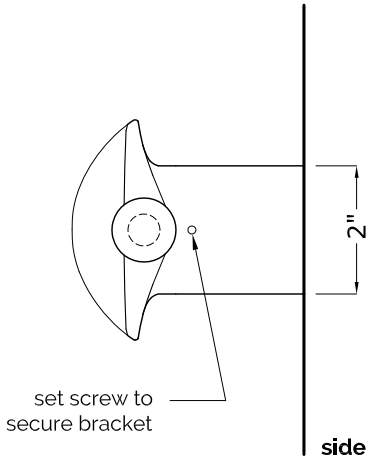

PAPER HOLDER W/ AURORA DESIGN

ITEM 00.01.16

COMPONENTS

- mounting bracket supplied