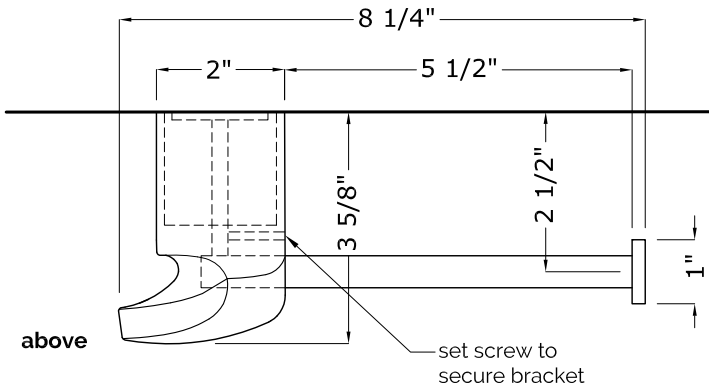

PAPER HOLDER W/ AURORA DESIGN

ITEM 00.01.16

COMPONENTS

- mounting bracket supplied