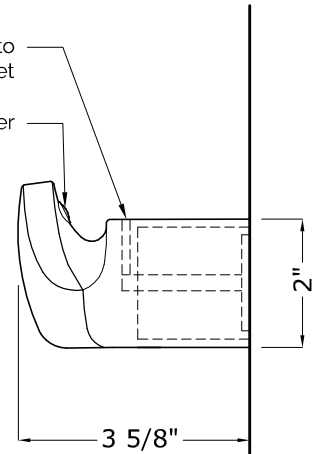

# ROBE HOOK W/ AURORA DESIGN

ITEM 00.01.15

front

## COMPONENTS

- mounting bracket supplied

set screw to  
secure bracket

rubber gripper

side