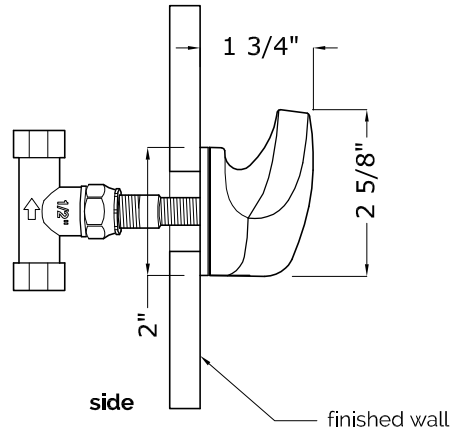

1/2" SHUTOFF SET W/ AURORA HANDLE

ITEM 00.01.07

SHUTOFF & VOLUME CONTROL VALVE

COMPONENTS

- one 1/2" inlet, one 1/2" outlet

NOTE

- see installation instructions for proper depth of valve to the finished wall