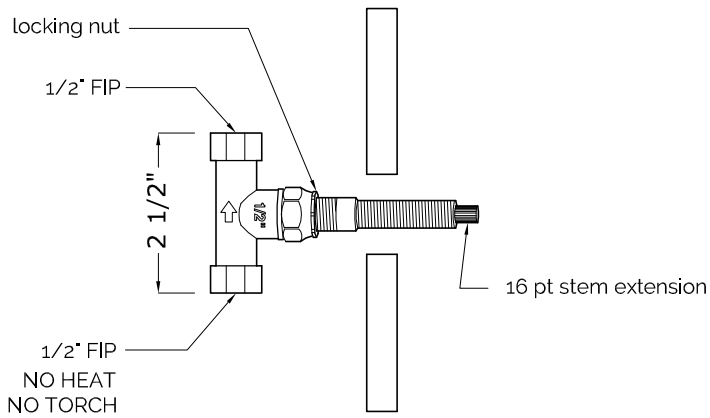

1/2" SHUTOFF SET W/ AURORA HANDLE

ITEM 00.01.07

SHUTOFF & VOLUME CONTROL VALVE

COMPONENTS

- one 1/2" inlet, one 1/2" outlet

NOTE

- see installation instructions for proper depth of valve to the finished wall