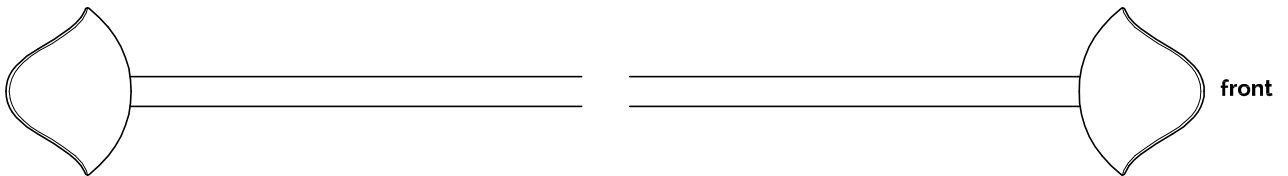

TOWEL BAR W/ AURORA DESIGN

18" = 00.01.18

24" = 00.01.24

30" = 00.01.30

36" = 00.01.36

COMPONENTS

- mounting hardware included