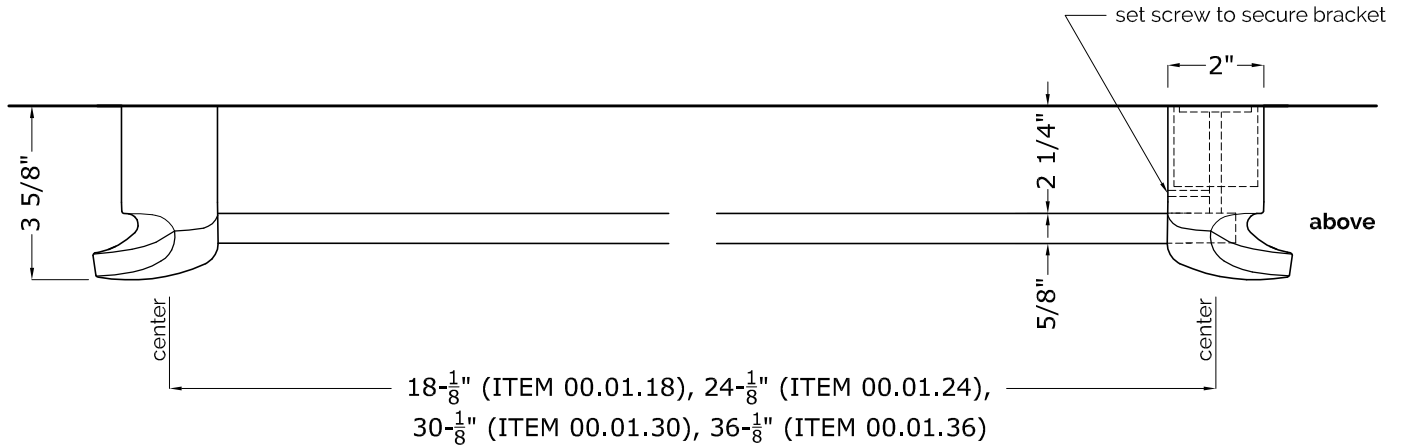

TOWEL BAR W/ AURORA DESIGN

18" = 00.01.18

24" = 00.01.24

30" = 00.01.30

36" = 00.01.36

COMPONENTS

- mounting hardware included