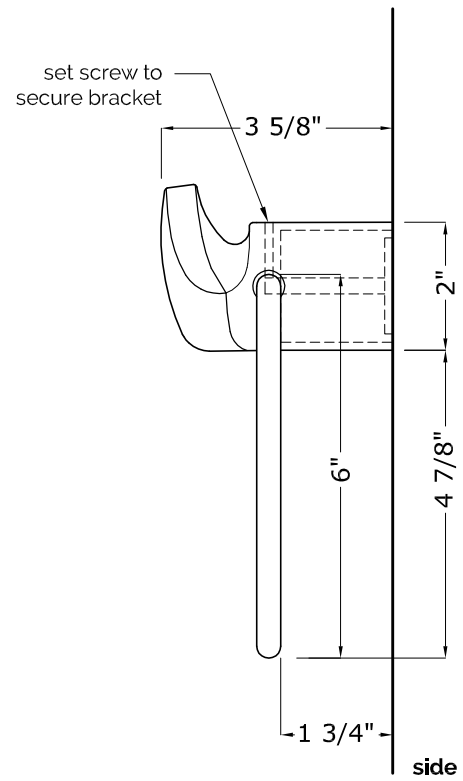

TOWEL RING W/ AURORA DESIGN

ITEM 00.01.14

COMPONENTS

- mounting bracket supplied