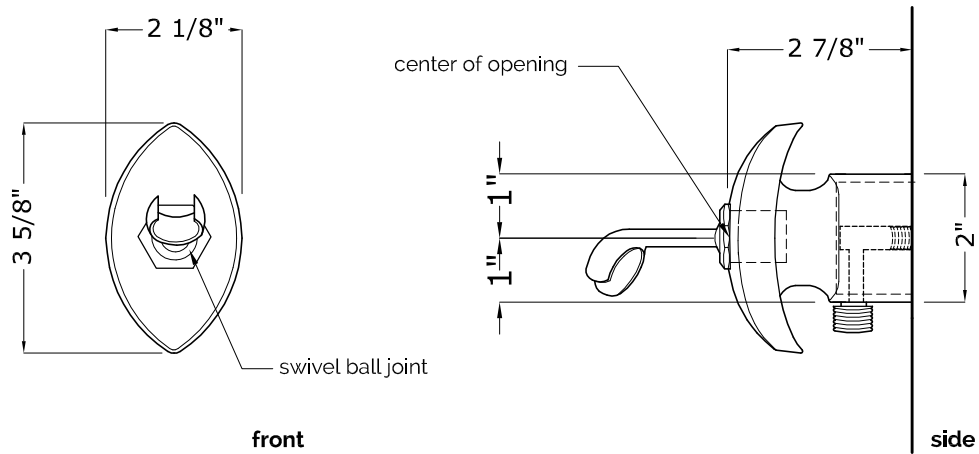

HANDSHOWER WATERWAY W/ CONTOUR DESIGN

ITEM 00.02.20

ALEX MILLER STUDIO