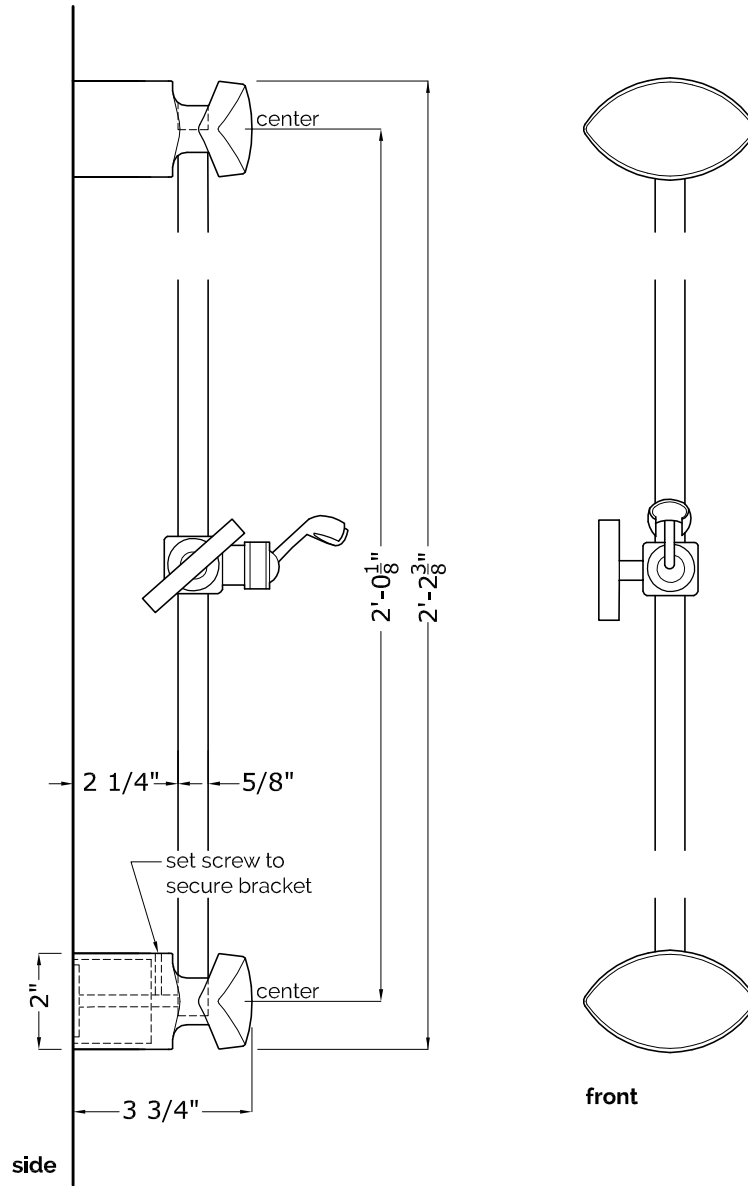

SLIDEBAR W/ COUNTOUR DESIGN

ITEM 00.02.21

COMPONENTS

- mounting hardware included

ALEX MILLER STUDIO