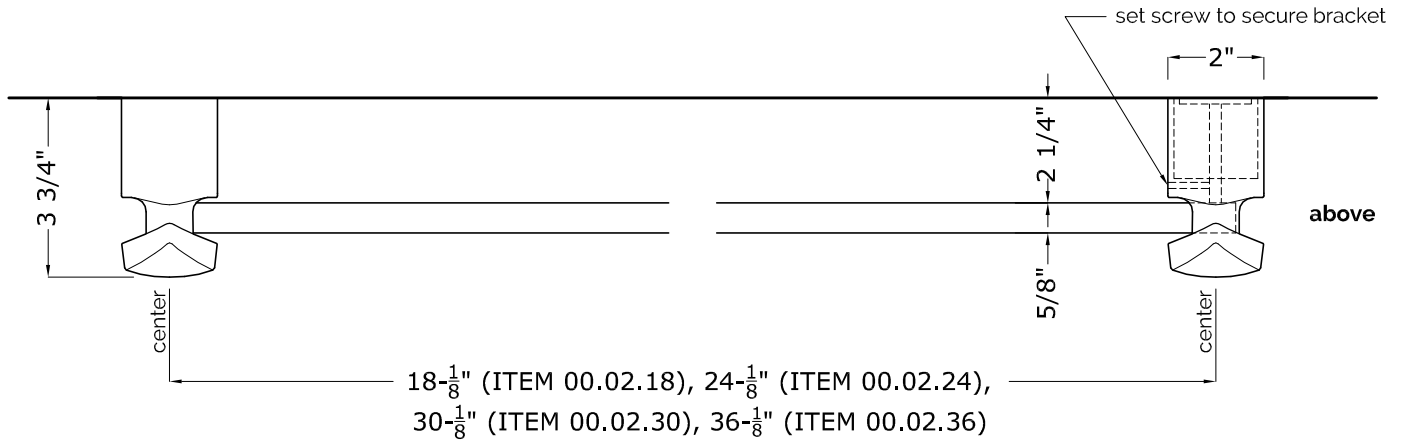

# TOWEL BAR W/ CONTOUR DESIGN

18" = 00.02.18

24" = 00.02.24

30" = 00.02.30

36" = 00.02.36

## COMPONENTS

- mounting hardware included