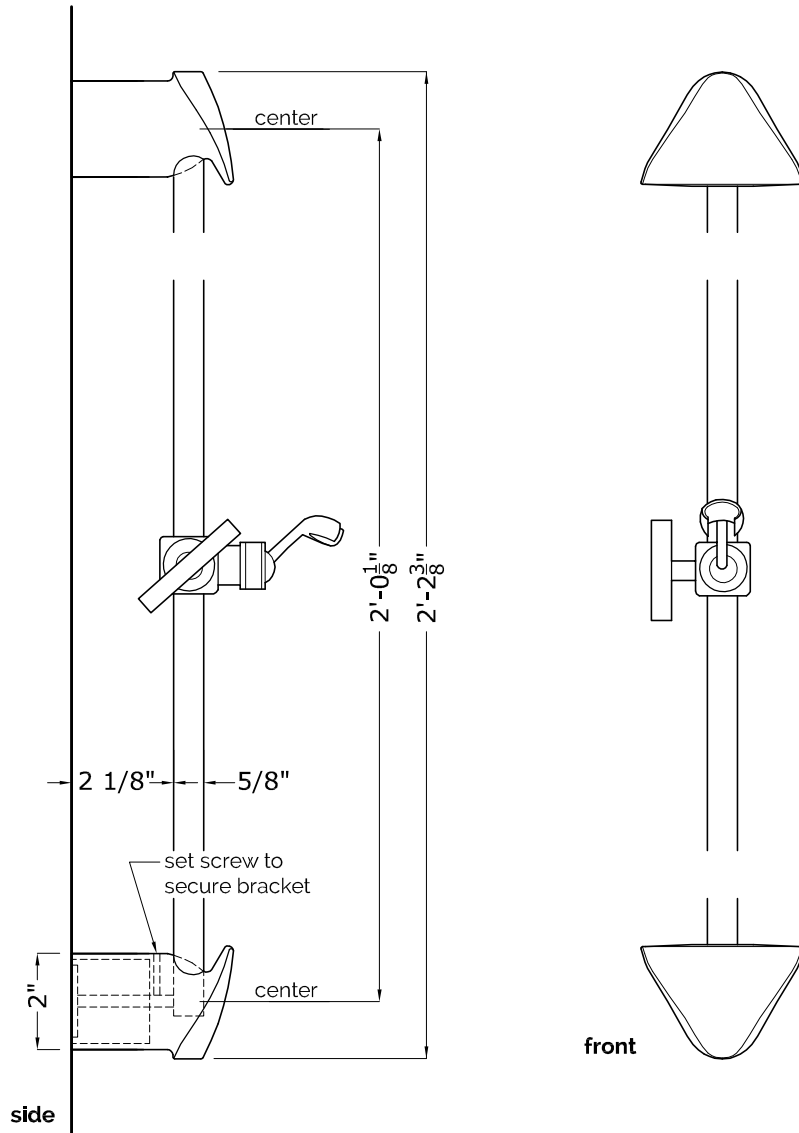

# SLIDEBAR W/ SKY DESIGN

ITEM 00.03.21

## COMPONENTS

- mounting hardware included

ALEX MILLER STUDIO