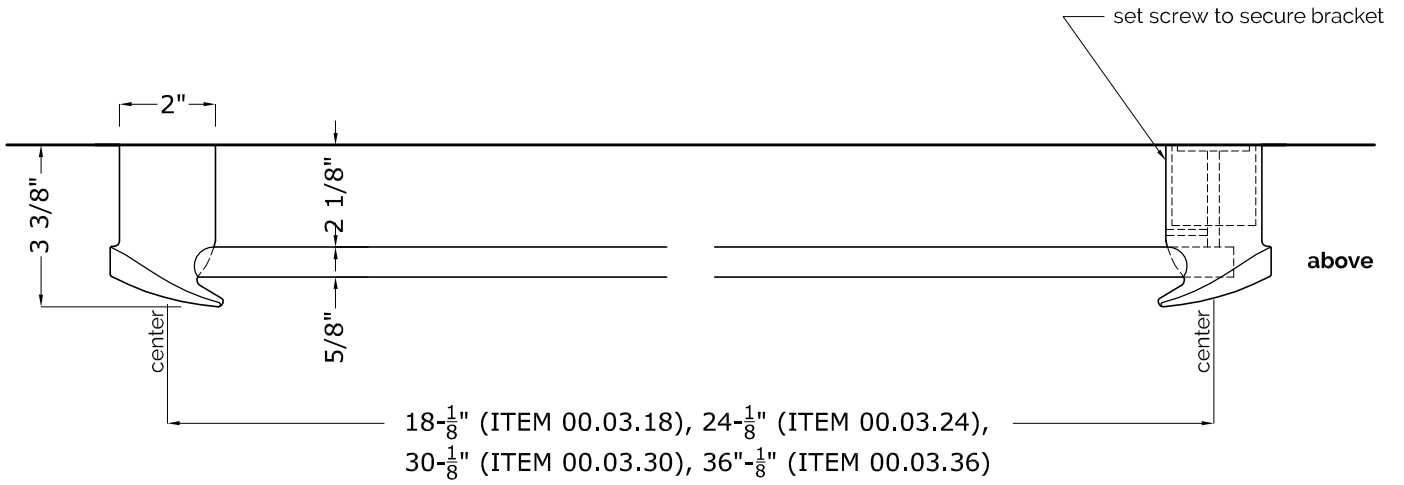

TOWEL BAR W/ SKY DESIGN

18" = 00.03.18

24" = 00.03.24

30" = 00.03.30

36" = 00.03.36

COMPONENTS

- mounting hardware included