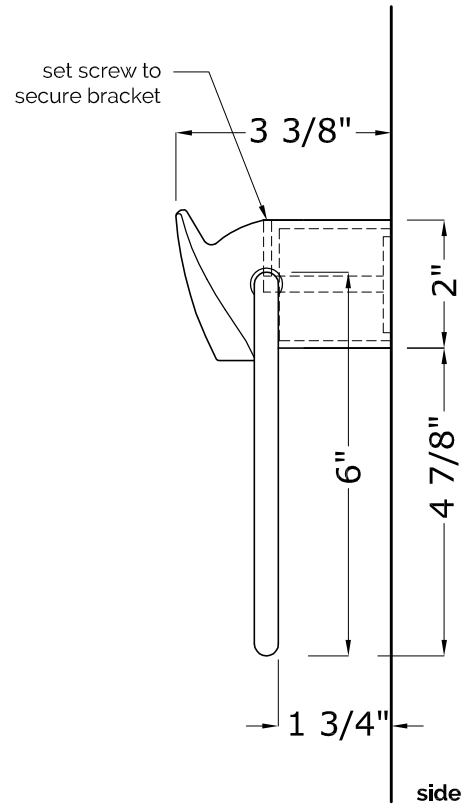

# TOWEL RING W/ SKY DESIGN

ITEM 00.03.14

front

side

## COMPONENTS

- mounting bracket supplied