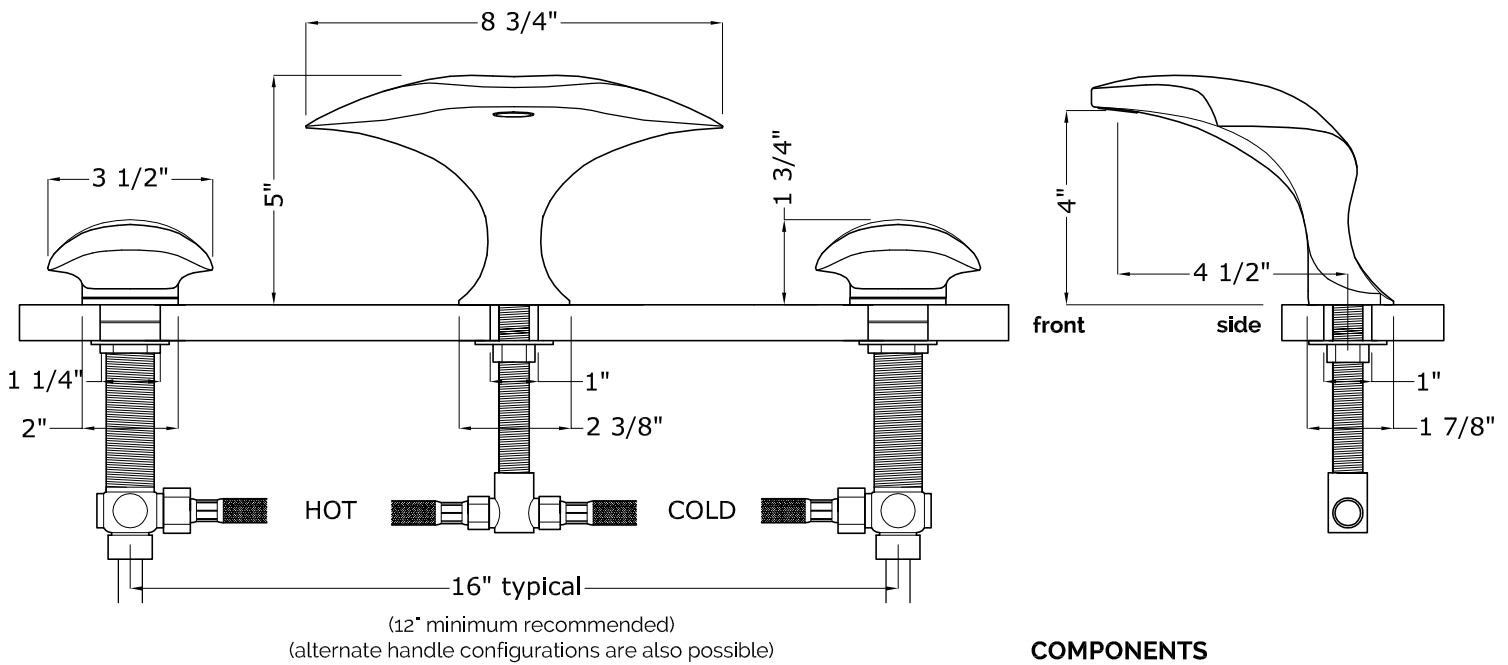

AURORA LAVATORY SET W/ AURORA HANDLES

ITEM 01.01.01

COMPONENTS

- aerator limited to 1.0 gpm
- 1/4 turn ceramic disc valve cartridge
- comes with soft-touch drain assembly (not shown)

MOUNTING

- spout installs through 1" dia. hole.
- handles install through 1-1/4" dia. holes.

CODES

- Model meets or exceeds the following:
- ASME A112.18/CSA B125.1
 - NSF/ANSI 61 & NSF/ANSI 372
 - CEC

ALEX MILLER STUDIO