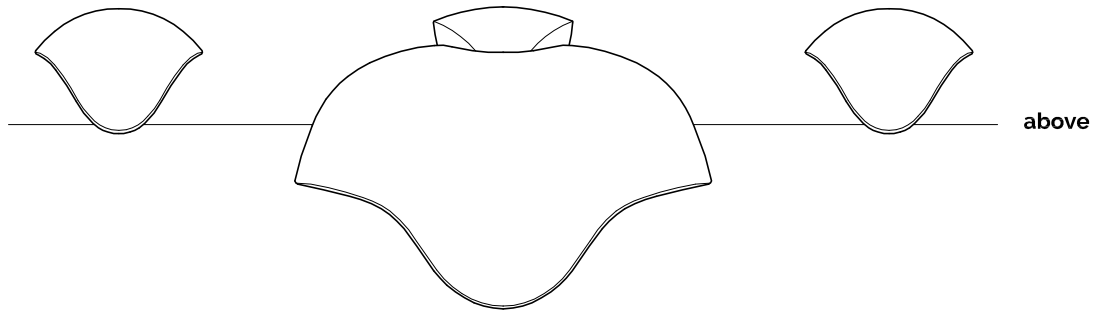

AURORA LAVATORY SET W/ AURORA HANDLES

ITEM 01.01.01

COMPONENTS

- aerator limited to 1.0 gpm
- 1/4 turn ceramic disc valve cartridge
- comes with soft-touch drain assembly (not shown)

MOUNTING

- spout installs through 1" dia. hole.
- handles install through 1-1/4" dia. holes.

CODES

- Model meets or exceeds the following:
- ASME A112.18/CSA B125.1
 - NSF/ANSI 61 & NSF/ANSI 372
 - CEC

ALEX MILLER STUDIO