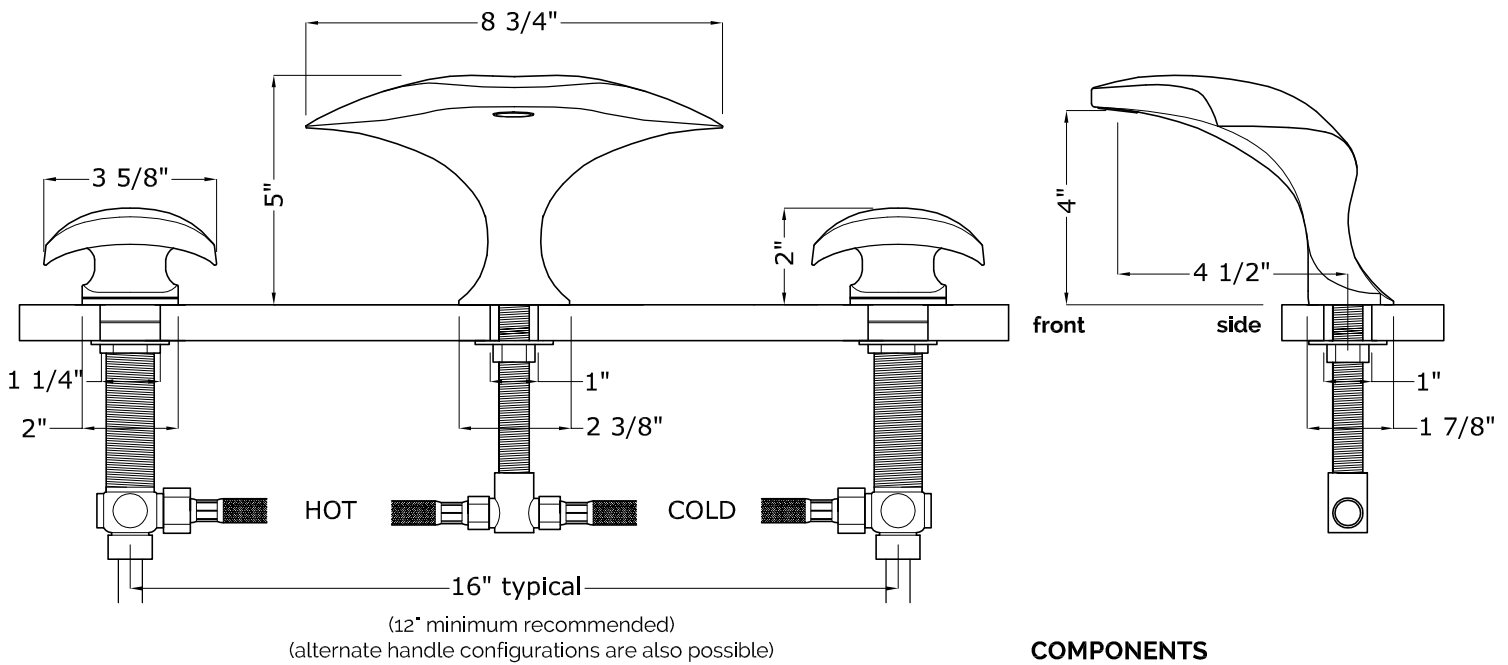

AURORA LAVATORY SET W/ CONTOUR HANDLES

ITEM 01.02.01

COMPONENTS

- aerator limited to 1.0 gpm
- 1/4 turn ceramic disc valve cartridge
- comes with soft-touch drain assembly (not shown)

MOUNTING

- spout installs through 1" dia. hole.
- handles install through 1-1/4" dia. holes.

CODES

- Model meets or exceeds the following:
- ASME A112.18/CSA B125.1
 - NSF/ANSI 61 & NSF/ANSI 372
 - CEC

ALEX MILLER STUDIO