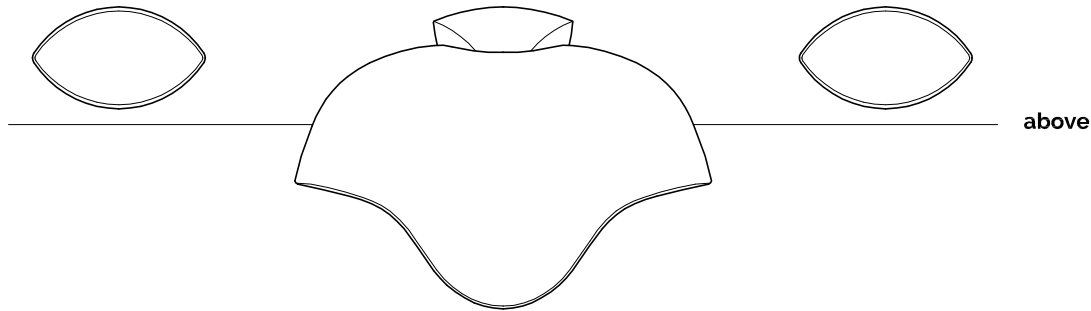

AURORA LAVATORY SET W/ CONTOUR HANDLES

ITEM 01.02.01

COMPONENTS

- aerator limited to 1.0 gpm
- 1/4 turn ceramic disc valve cartridge
- comes with soft-touch drain assembly (not shown)

MOUNTING

- spout installs through 1" dia. hole.
- handles install through 1-1/4" dia. holes.

CODES

- Model meets or exceeds the following:
- ASME A112.18/CSA B125.1
 - NSF/ANSI 61 & NSF/ANSI 372
 - CEC

ALEX MILLER STUDIO