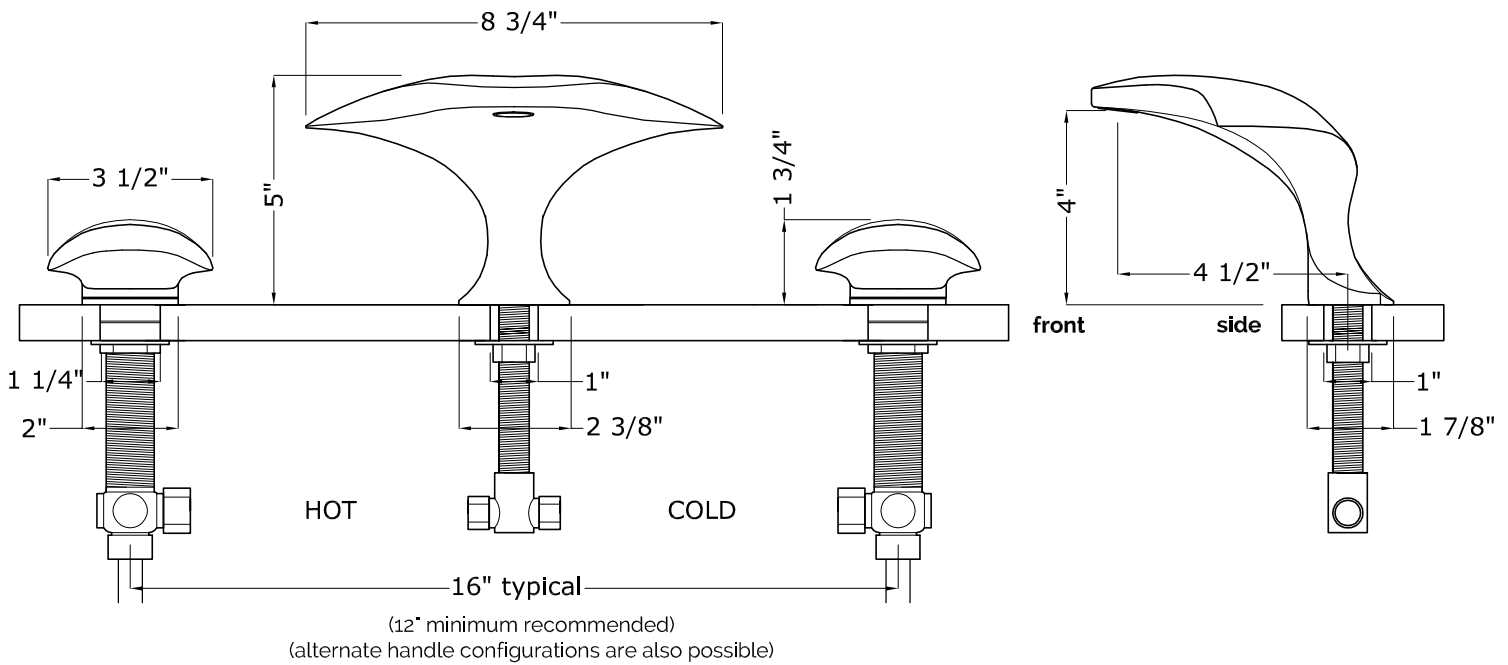

## COMPONENTS

- 1/4 turn ceramic disc valve cartridge

## MOUNTING

- spout installs through 1" dia. hole.  
- handles install through 1-1/4" dia. holes.  
- plumber to provide 3/4" supply lines to tub valves