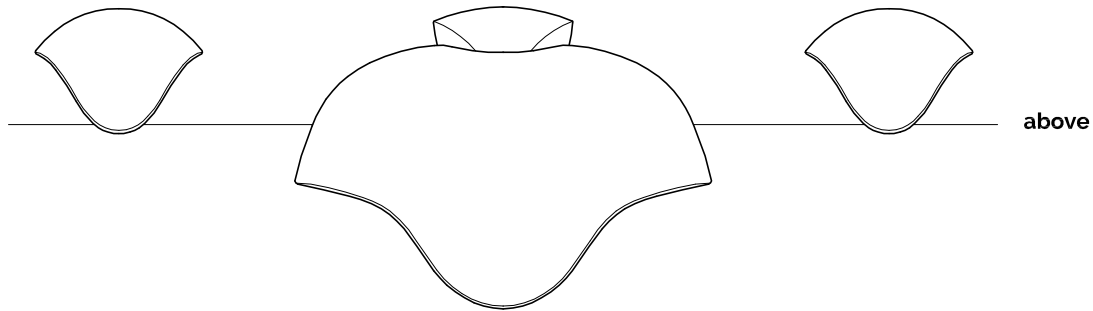

## COMPONENTS

- 1/4 turn ceramic disc valve cartridge

## MOUNTING

- spout installs through 1" dia. hole.  
- handles install through 1-1/4" dia. holes.  
- plumber to provide 3/4" supply lines to tub valves