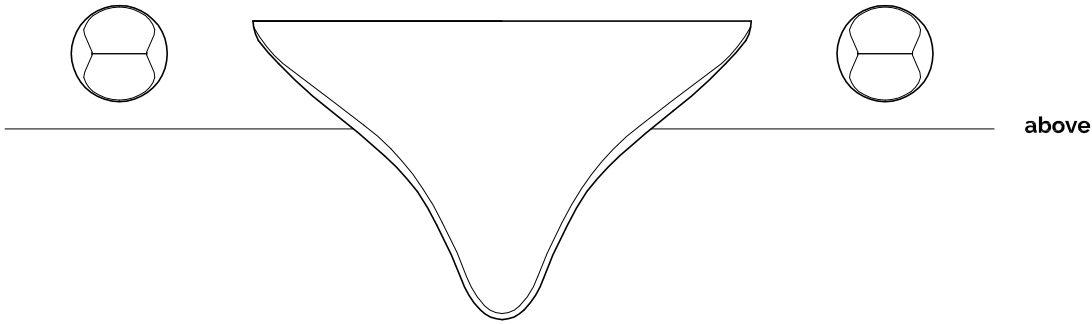

SKY LAVATORY SET W/ MINT HANDLES

ITEM 03.04.01

COMPONENTS

- aerator limited to 1.0 gpm
- 1/4 turn ceramic disc valve cartridge
- comes with soft-touch drain assembly (not shown)

MOUNTING

- spout installs through 1" dia. hole.
- handles install through 1-1/4" dia. holes.