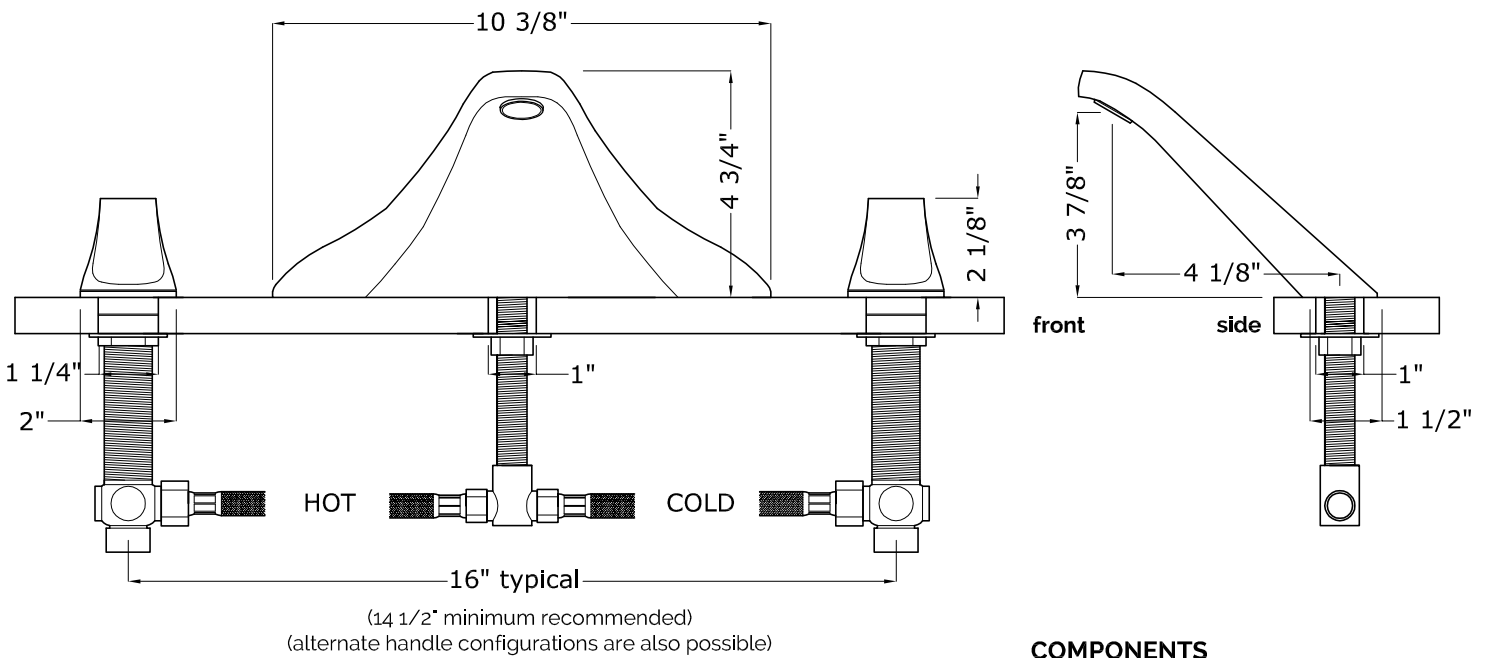

SKY LAVATORY SET W/ MINT HANDLES

ITEM 03.04.01

COMPONENTS

- aerator limited to 1.0 gpm
- 1/4 turn ceramic disc valve cartridge
- comes with soft-touch drain assembly (not shown)

MOUNTING

- spout installs through 1" dia. hole.
- handles install through 1-1/4" dia. holes.

CODES

- Model meets or exceeds the following:
- ASME A112.18/CSA B125.1
 - NSF/ANSI 61 & NSF/ANSI 372
 - CEC

ALEX MILLER STUDIO