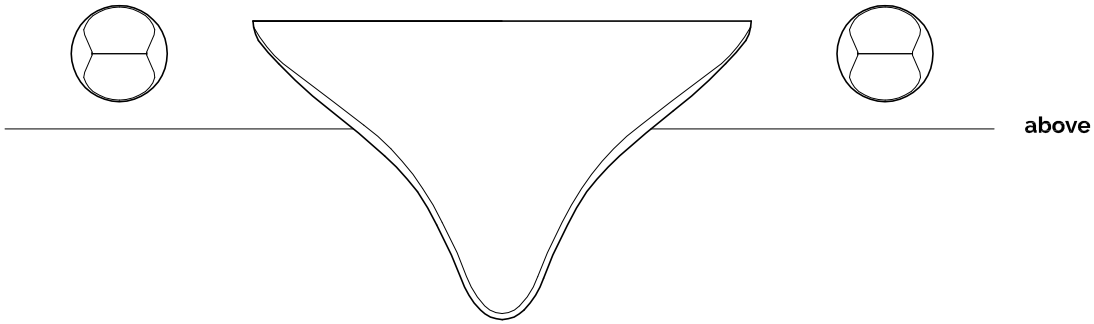

# SKY ROMAN TUB SET W/ MINT HANDLES

ITEM 03.04.02

## COMPONENTS

- 1/4 turn ceramic disc valve cartridge

## MOUNTING

- spout installs through 1" dia. hole.
- handles install through 1-1/4" dia. holes.
- plumber to provide 3/4" supply lines to tub valves