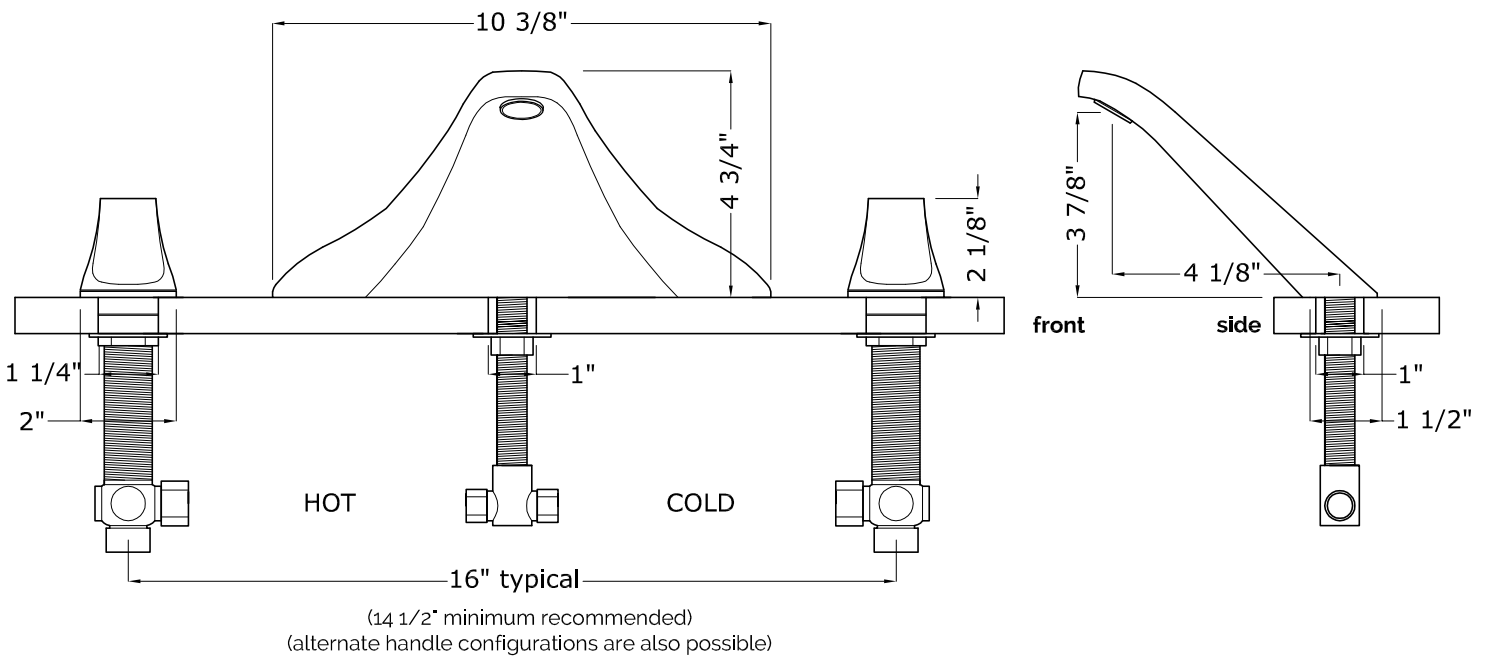

# SKY ROMAN TUB SET W/ MINT HANDLES

ITEM 03.04.02

## COMPONENTS

- 1/4 turn ceramic disc valve cartridge

## MOUNTING

- spout installs through 1" dia. hole.
- handles install through 1-1/4" dia. holes.
- plumber to provide 3/4" supply lines to tub valves

## CODES

- Model meets or exceeds the following:
- ASME A112.18/CSA B125.1
  - NSF/ANSI 61 & NSF/ANSI 372
  - CEC

ALEX MILLER STUDIO